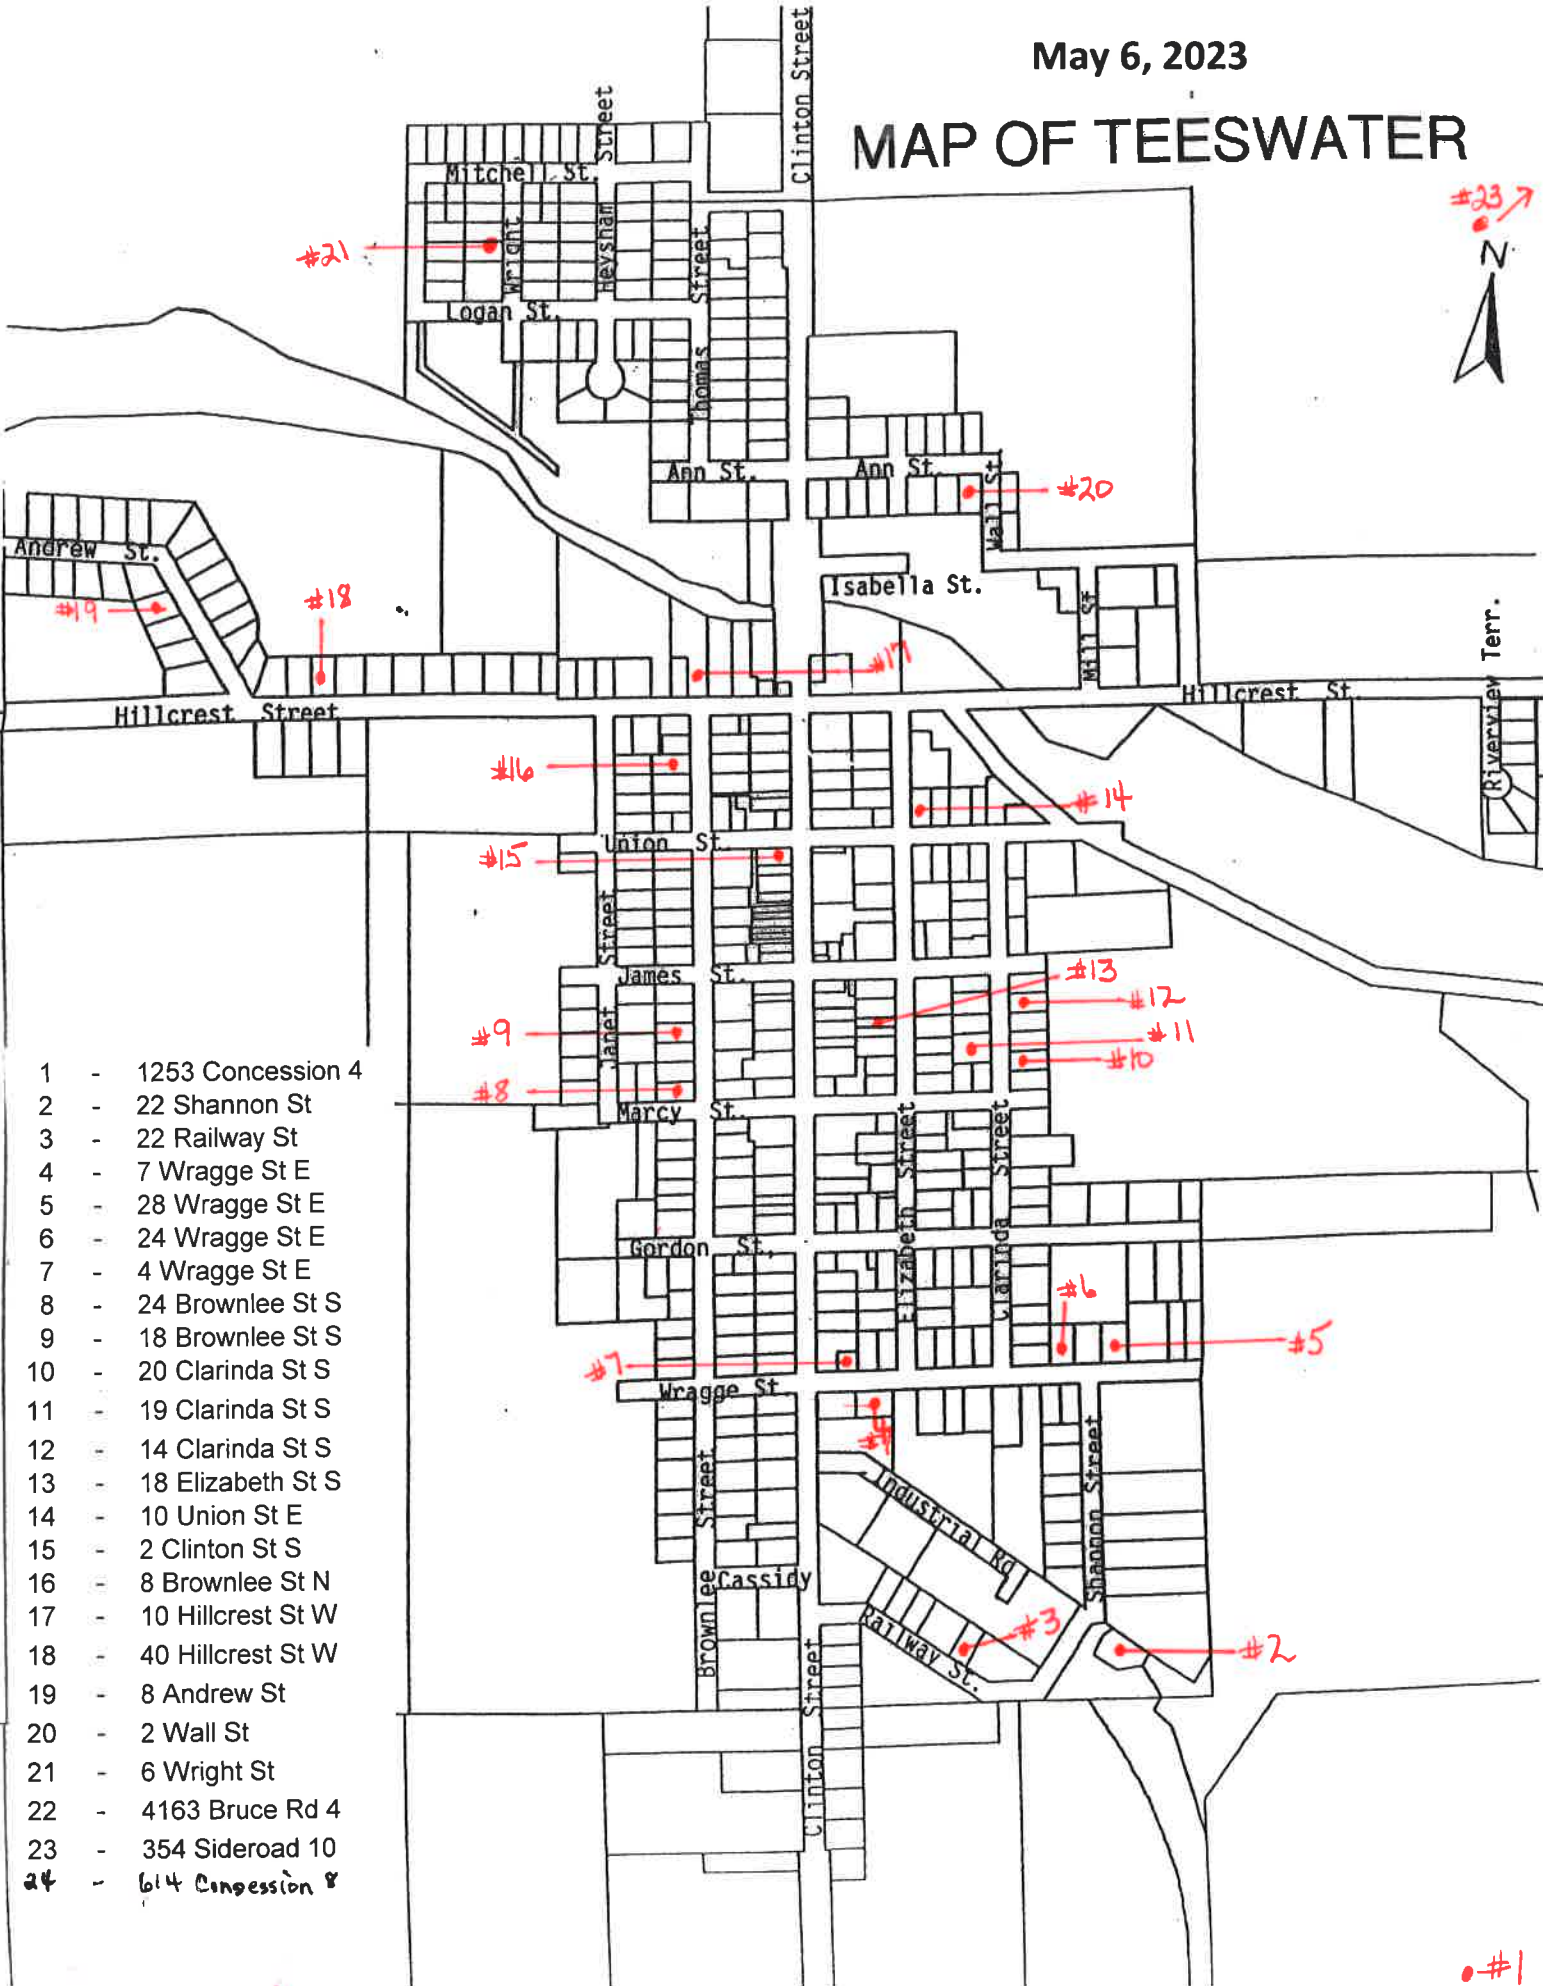

Community Yard Sale

May 6, 2023

MAP OF TEESWATER

- 1 - 1253 Concession 4
- 2 - 22 Shannon St
- 3 - 22 Railway St
- 4 - 7 Wragge St E
- 5 - 28 Wragge St E
- 6 - 24 Wragge St E
- 7 - 4 Wragge St E
- 8 - 24 Brownlee St S
- 9 - 18 Brownlee St S
- 10 - 20 Clarinda St S
- 11 - 19 Clarinda St S
- 12 - 14 Clarinda St S
- 13 - 18 Elizabeth St S
- 14 - 10 Union St E
- 15 - 2 Clinton St S
- 16 - 8 Brownlee St N
- 17 - 10 Hillcrest St W
- 18 - 40 Hillcrest St W
- 19 - 8 Andrew St
- 20 - 2 Wall St
- 21 - 6 Wright St
- 22 - 4163 Bruce Rd 4
- 23 - 354 Sideroad 10
- 24 - 614 Concession 8

#22

#24

#23

#1